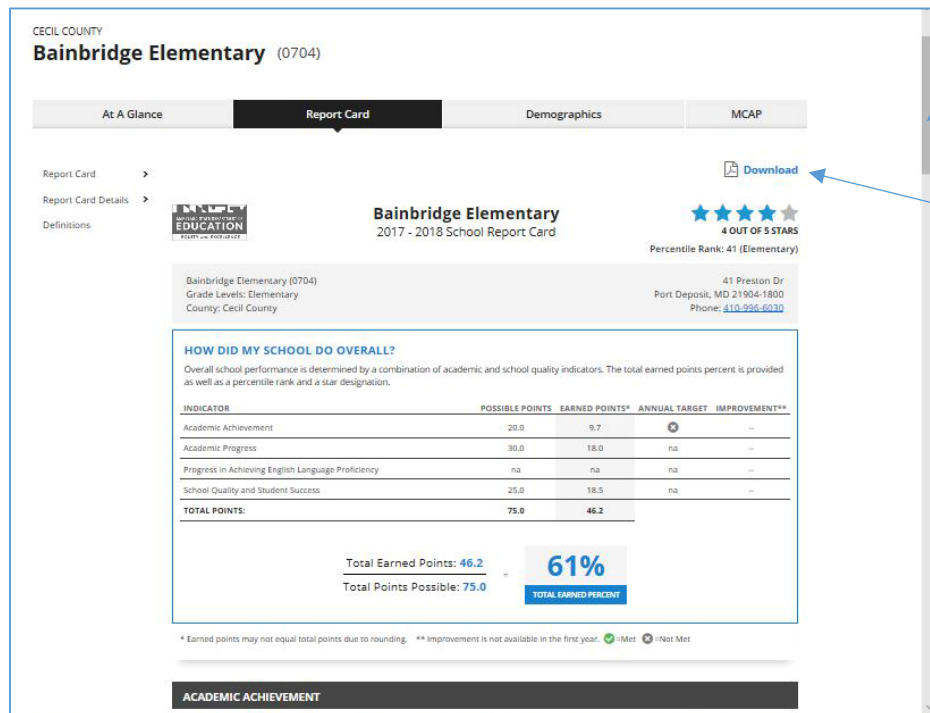

Use the scroll bar to view all sections of the report card.

Click the download button to download a pdf version of the report card.